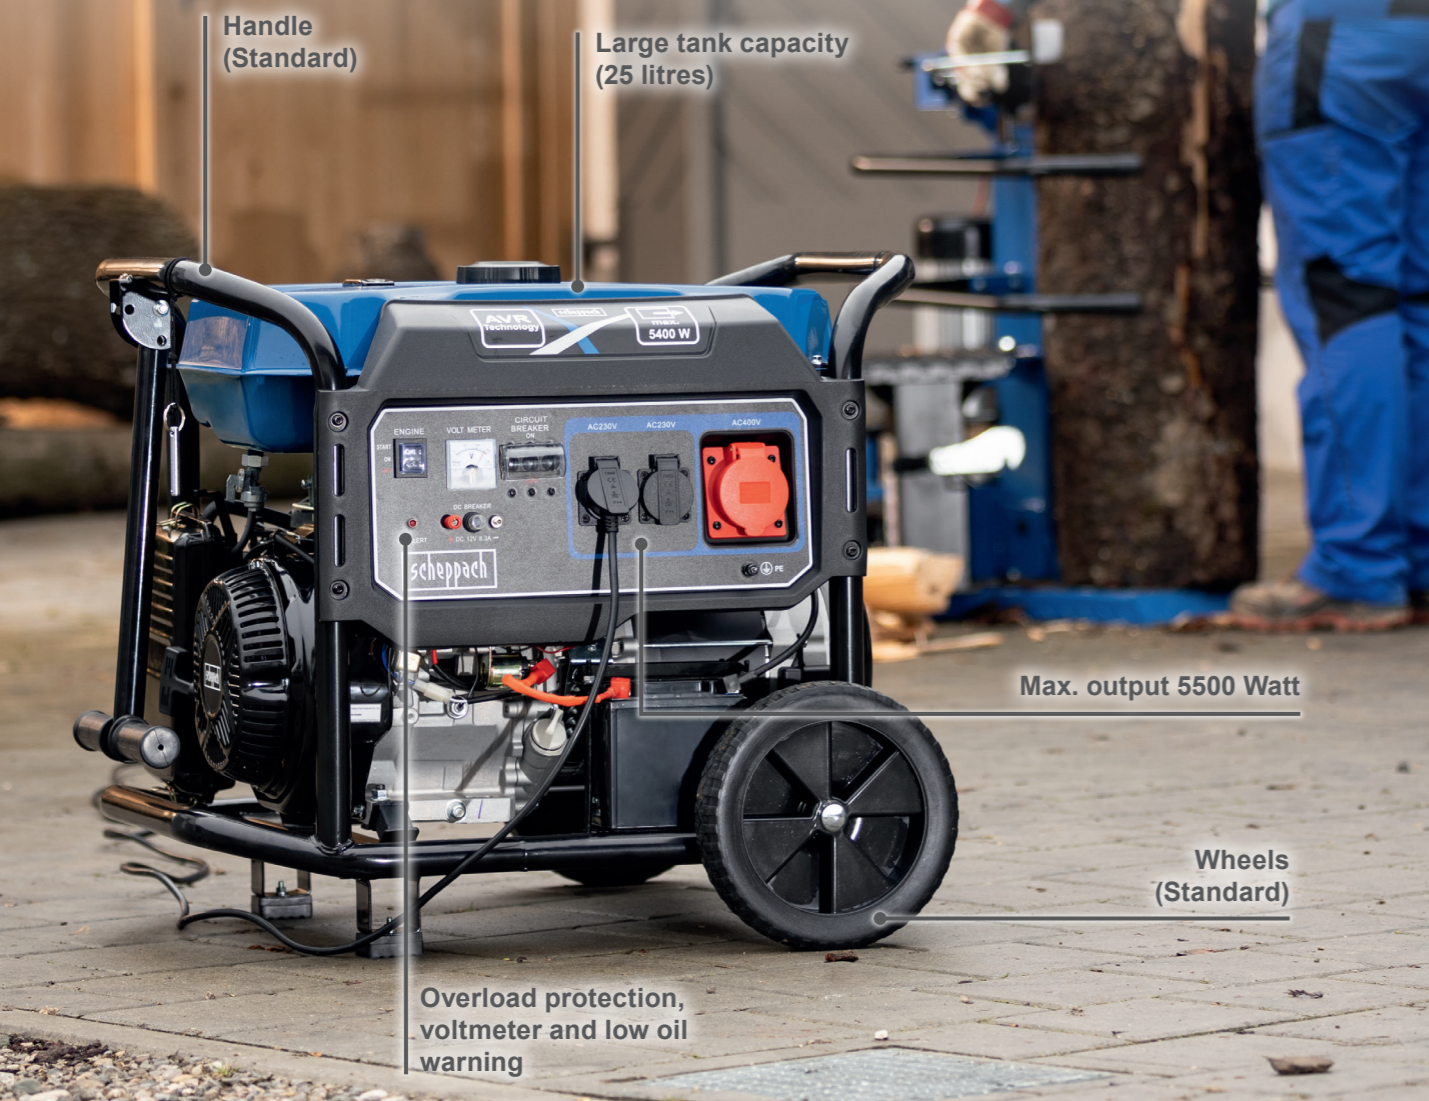

GENERATOR 5500 W

- 12.2 HP petrol engine with electric start or pull starter as alternative
- Powerful and air cooled 12,2 HP / 9 kW 4 stroke petrol engine with 420 cc displacement
- 1x 400 V ~ connection max. 5500 W output power, 5000 W rated output
- 2x 230 V ~ connection max. 2200 W output power, 2000 W rated output
- A 400 V~ connection, two 230 V~ connection and a 12 V DC connector offering maximum flexibility
- Sturdy and robust steel frame with wheel kit and hinged handle
- 25 litre petrol tank allows using the generator for hours
- Integrated overload protection, voltmeter and low oil warning

Fuel gauge

Hinged Handle

COPPER COIL

- ✓ Long service life
- ✓ Better electrical conductivity

420 cc 12.2 HP, 4-stroke petrol engine

PRODUCT DETAILS

1 x 400 V~ connection
1 x 12 V~ connection

2 x 230 V~ power outlet

CIRCUIT BREAKER ON

AC230V

The oil level warning function protects the motor from running dry. An integrated voltage meter as well as overload protection ensure the safety of the device.

Thanks to its wheels, the SG7100x can be transported easily.

SPECIFICATIONS - ENGINE	
Model	Single-cylinder 4 stroke petrol engine
Max. engine power	12.2 HP
Displacement	420 cc
Starter	Pull starter, electric starter
Tank capacity	25 L

LOGISTICAL DATA	
Weight net / gross	82 / 89 kg
Packaging dimensions	790 x 595 x 595 mm
Article number	5906229903
Barcode	4046664194804
40 HQ Container	220 pcs